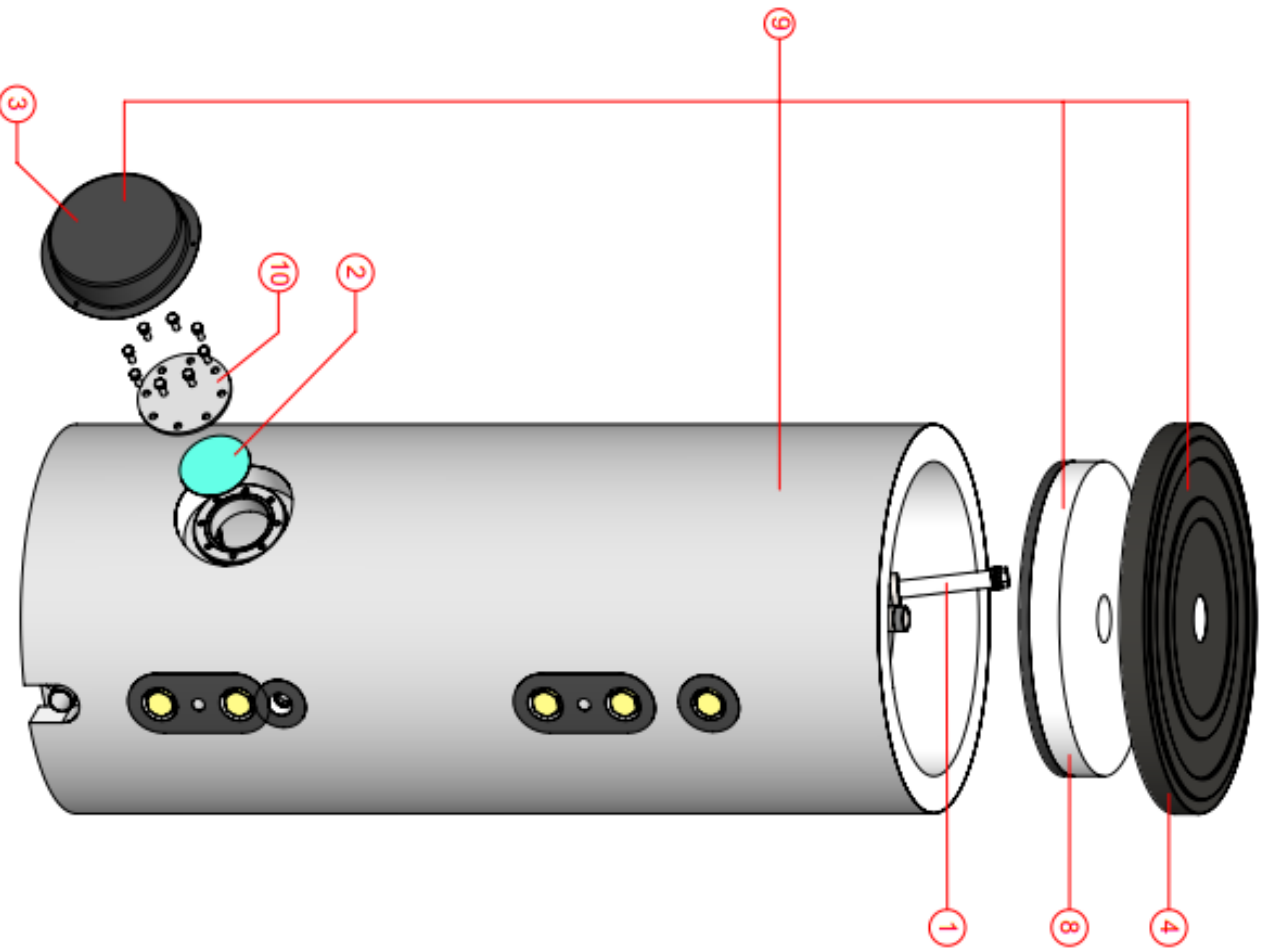

Spares Parts List

LSTR66 - 220GE

Nr.	Description of Item	Item Comments	Refer To Drawing on Page 2							
			LSTR66GE	LSTR100GE	LSTR110GE	LSTR130GE	LSTR165GE	LSTR220GE		
1	Anode	Anode Magnesium 800mm 1¼"	LV338103							
	Flexible Anode	Anode Magnesium Flex 1¼"	LV301727							
2	Inspection Door Gasket	Gasket Flange	LV301535			LV301536				
6	Clean out door Cover Front	Cover Front	LV312812			LV312816				
7	Cover Lid Only	With insulation	LV312778	LV312926	LV312779	LV312927	LV312811			
8	Complete Insulation Package	(Insulation Jacket, Insulation Top and Cover Jacket)	LV313743	-						
			-	LV313744	-					
			-		LV313745	-				
			-			LV313746	-			
			-				LV313747 (Up to 12/11/23)		-	
			-				LV338064 (From 13/11/23)		-	
9	Inspection Door	Flange	LV301517			-				
			-			LV301534				

				REVISE BY COMPUTER ONLY	
				A4 SIZE	
				Lochinvar HIGH EFFICIENCY BOILERS & WATER HEATERS	
				LSTR 66...220	
				DRAWING NUMBER	
				EVD-0118	
				10992 MAS 140325	
				10906 MAS 120721	
				CHG. NO. BY DATE	
				1 POSNRS. CHANGED ACC. TO PARTSLIST	
				0 RELEASE	
				CHANGES	
				REV.	